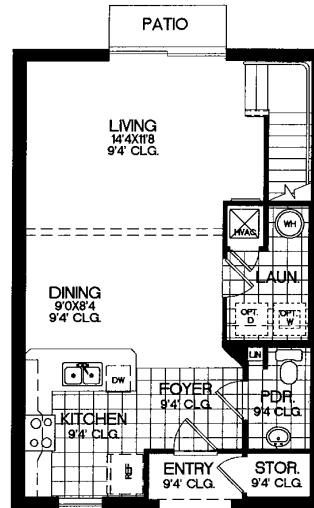

## BELLEAIR

3475 SQ. FT.  
5 BEDROOMS, 5 1/2 BATHS, DEN, 2 CAR GARAGE

FIRST FLOOR

SECOND FLOOR

From \$354,900\*

\* Prices, options, plans and availability are subject to change without notice. Price does not include spa. Oral representations cannot be relied upon as correctly stating representations of the developer. CBC#1256275.

### PALM BREEZE II

1247 SQ. FT. LIVING SPACE  
3 BEDROOMS, 2 1/2 BATHS

From 159,900\*

SECOND FLOOR

FIRST FLOOR