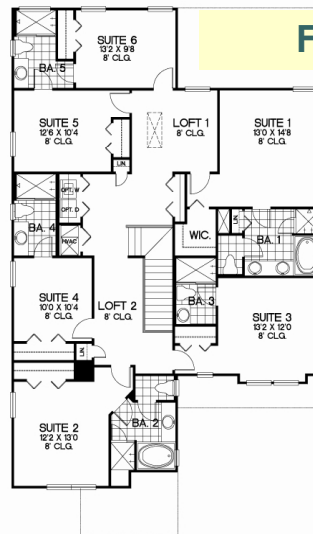

## NAPLES BEACH

1988 SQ. FT.  
4 BEDROOMS, 4 BATHS, 2 CAR GARAGE

FIRST FLOOR  
ELEVATION 'A, B'

SECOND FLOOR

## BEVERLY BEACH

2635 SQ. FT.  
5 BEDROOMS, 3 1/2 BATHS, 2 CAR GARAGE

FIRST FLOOR

ELEVATION 'A, B'

SECOND FLOOR

ELEVATION 'A, B'

From \$324,900\*

## BELLEAIR

3475 SQ. FT.  
5 BEDROOMS, 5 1/2 BATHS, DEN, 2 CAR GARAGE

FIRST FLOOR

SECOND FLOOR

From \$354,900\*

\* Prices, options, plans and availability are subject to change without notice. Price does not include spa. Oral representations cannot be relied upon as correctly stating representations of the developer. CBC#1256275.