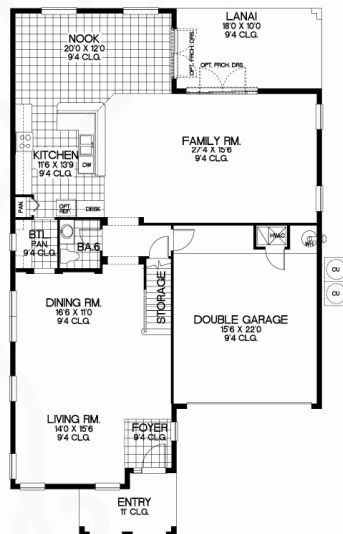

## NAPLES BEACH

1988 SQ. FT.  
4 BEDROOMS, 4 BATHS, 2 CAR GARAGE

FIRST FLOOR  
ELEVATION 'A, B'

SECOND FLOOR

## BEVERLY BEACH

2635 SQ. FT.  
5 BEDROOMS, 3 1/2 BATHS, 2 CAR GARAGE

FIRST FLOOR

ELEVATION 'A, B'

SECOND FLOOR

ELEVATION 'A, B'

From \$324,900\*

## BELLEAIR

3475 SQ. FT.  
5 BEDROOMS, 5 1/2 BATHS, DEN, 2 CAR GARAGE

FIRST FLOOR

SECOND FLOOR

From \$354,900\*

\* Prices, options, plans and availability are subject to change without notice. Price does not include spa. Oral representations cannot be relied upon as correctly stating representations of the developer. CBC#1256275.