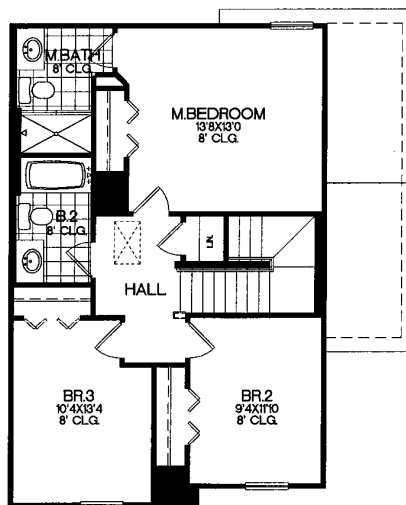

### PALM BREEZE II

1247 SQ. FT. LIVING SPACE  
3 BEDROOMS, 2 1/2 BATHS

From 159,900\*

SECOND FLOOR

FIRST FLOOR

### TROPICAL BREEZE II

1569 SQ. FT. LIVING SPACE  
4 BEDROOMS, 3 BATHS

From 178,900\*

SECOND FLOOR

FIRST FLOOR

\* Prices, options, plans and availability are subject to change without notice. Price does not include pool. Oral representations cannot be relied upon as correctly stating representations of the developer. CBC#1256275.