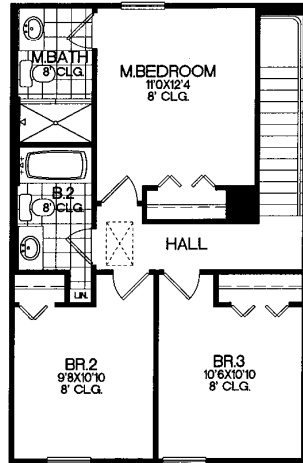

Townhomes—Breeze II Series

Priced from $159,900

PALM BREEZE II

1247 SQ. FT. LIVING SPACE
3 BEDROOMS, 2 1/2 BATHS

From 159,900*

SECOND FLOOR