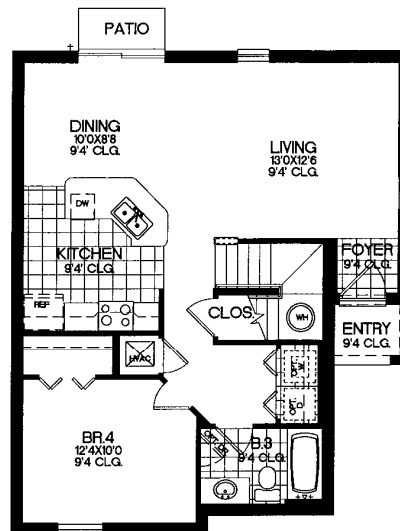

### PALM BREEZE II

1247 SQ. FT. LIVING SPACE  
3 BEDROOMS, 2 1/2 BATHS

From 159,900\*

SECOND FLOOR

FIRST FLOOR

### TROPICAL BREEZE II

1569 SQ. FT. LIVING SPACE  
4 BEDROOMS, 3 BATHS

From 178,900\*

SECOND FLOOR

FIRST FLOOR

\* Prices, options, plans and availability are subject to change without notice. Price does not include pool. Oral representations cannot be relied upon as correctly stating representations of the developer. CBC#1256275.