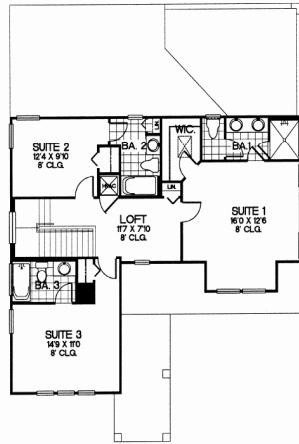

## NAPLES BEACH

1988 SQ. FT.  
4 BEDROOMS, 4 BATHS, 2 CAR GARAGE

FIRST FLOOR  
ELEVATION 'A, B'

SECOND FLOOR

## BEVERLY BEACH

2635 SQ. FT.  
5 BEDROOMS, 3 1/2 BATHS, 2 CAR GARAGE

FIRST FLOOR

ELEVATION 'A, B'

SECOND FLOOR

ELEVATION 'A, B'

From \$324,900\*

## BELLEAIR

3475 SQ. FT.  
5 BEDROOMS, 5 1/2 BATHS, DEN, 2 CAR GARAGE

FIRST FLOOR

SECOND FLOOR

From \$354,900\*

\* Prices, options, plans and availability are subject to change without notice. Price does not include spa. Oral representations cannot be relied upon as correctly stating representations of the developer. CBC#1256275.