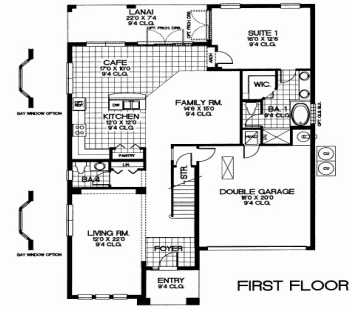

## NAPLES BEACH

1988 SQ. FT.  
4 BEDROOMS, 4 BATHS, 2 CAR GARAGE

FIRST FLOOR  
ELEVATION 'A, B'

SECOND FLOOR

## BEVERLY BEACH

2635 SQ. FT.  
5 BEDROOMS, 3 1/2 BATHS, 2 CAR GARAGE

FIRST FLOOR

ELEVATION 'A, B'

SECOND FLOOR

ELEVATION 'A, B'

From \$324,900\*

## BELLEAIR

3475 SQ. FT.  
5 BEDROOMS, 5 1/2 BATHS, DEN, 2 CAR GARAGE

FIRST FLOOR

SECOND FLOOR

From \$354,900\*

\* Prices, options, plans and availability are subject to change without notice. Price does not include spa. Oral representations cannot be relied upon as correctly stating representations of the developer. CBC#1256275.