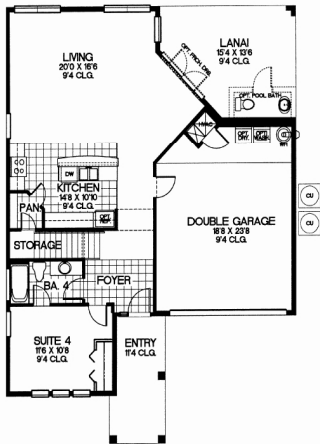

## NAPLES BEACH

1988 SQ. FT.  
4 BEDROOMS, 4 BATHS, 2 CAR GARAGE

FIRST FLOOR  
ELEVATION 'A, B'

SECOND FLOOR

## BEVERLY BEACH

2635 SQ. FT.  
5 BEDROOMS, 3 1/2 BATHS, 2 CAR GARAGE

FIRST FLOOR

ELEVATION 'A, B'

SECOND FLOOR

ELEVATION 'A, B'

From \$324,900\*

## BELLEAIR

3475 SQ. FT.  
5 BEDROOMS, 5 1/2 BATHS, DEN, 2 CAR GARAGE

FIRST FLOOR

SECOND FLOOR

From \$354,900\*

\* Prices, options, plans and availability are subject to change without notice. Price does not include spa. Oral representations cannot be relied upon as correctly stating representations of the developer. CBC#1256275.