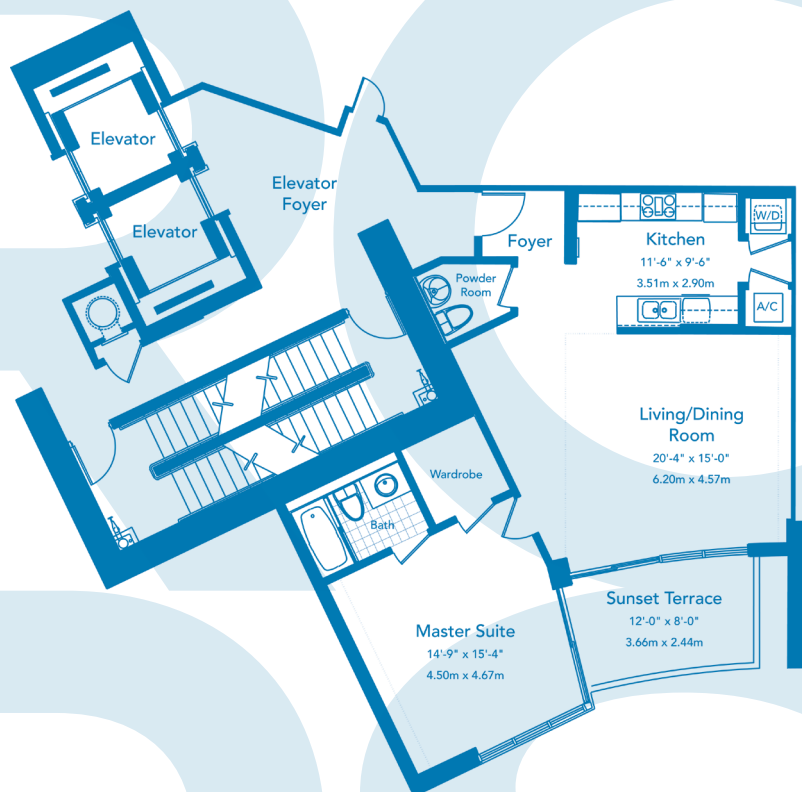

MURANO

at Portofino

1000 South Pointe Drive, Miami Beach, FL 33139

Residence G

1 Bedroom • 1 Bathroom • 1008 Sq.Ft.
Balcony 105 Sq.Ft.

Oral representations cannot be relied upon as correctly stating representations of the developer. For correct representations, reference should be made to the documents required by section 718.503, Florida Statutes, to be furnished by the developer to a buyer or lessee. Not an offer where prohibited by state statutes.